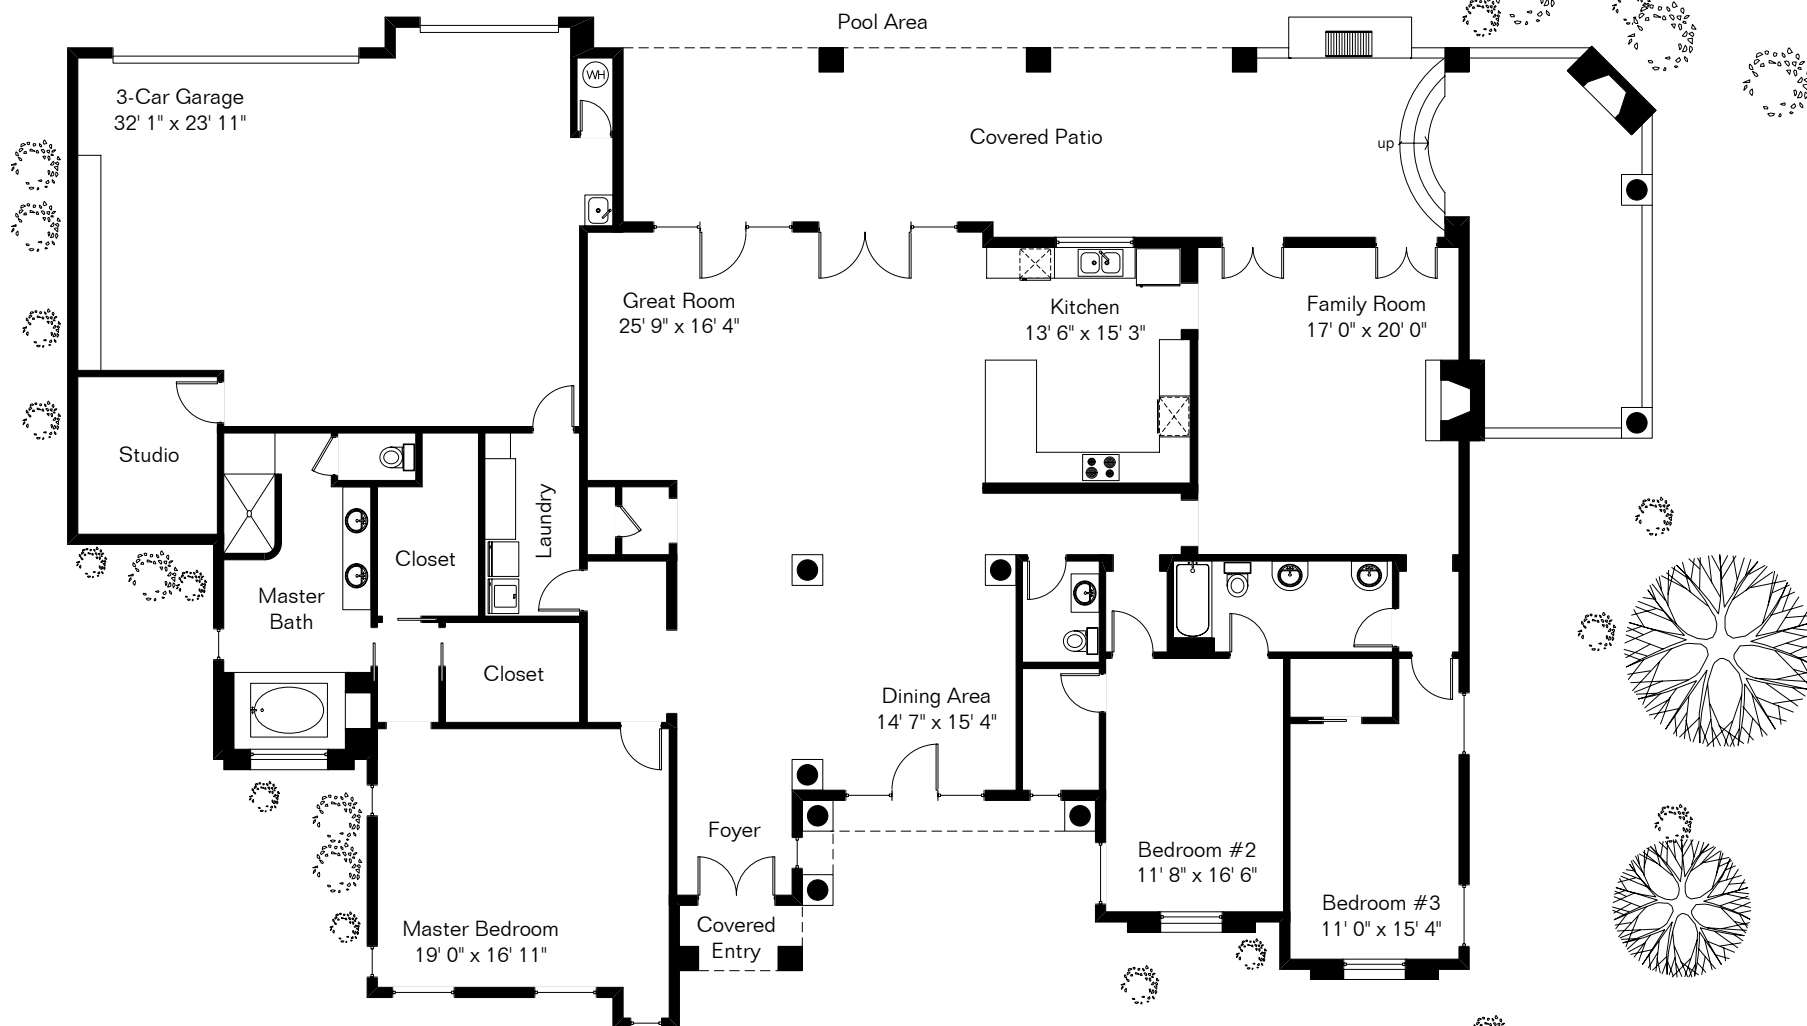

The square footages and room size information are deemed to be reliable but are not guaranteed and should be independently verified.

Living Area 3,368 Sq Ft
Garage 845 Sq Ft

490 S Players Club Dr

Site Visit August 2013

0 ft. 6 ft. 10 ft. 20 ft.

Copyright 2013 Floor Plans First! LLC
All Rights Reserved.

www.FloorPlansFirst.com

Toll Free (877) 887-1500
Voice (520) 881-1500
Fax (520) 791-7701

Floor Plans First!
See the Floor Plan First!